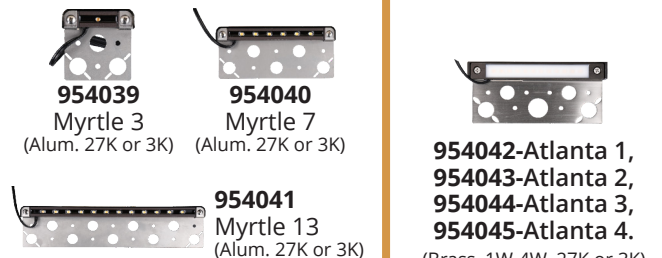

Hardscape

954039
Myrtle 3
(Alum. 27K or 3K)
954040
Myrtle 7
(Alum. 27K or 3K)
954041
Myrtle 13
(Alum. 27K or 3K)

Aluminum

Brass